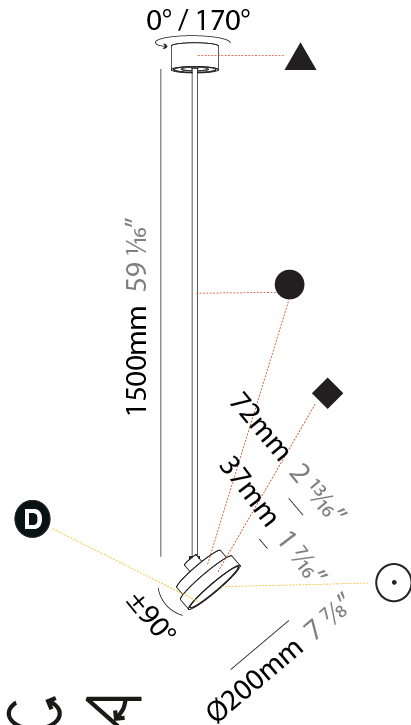

GENERAL

Series: Sign Diva Flex
Subseries: Sign Diva Flex
Brand: Prolicht
Division: Architectural
Mounting Type: Suspension
Mounting Location: Ceiling
Subcategory: Pendant

PHYSICAL

Shape: Round
Diameter (mm): 200
Diameter (in): 7 7/8
Height (mm): 1620
Height (in): 63 3/4
Light Distribution: Adjustable / Direct
Weight (kg): 2.007
Weight (lbs): 4.42
Diffuser: PMMA - Opal / Micro-Prism / Sparkling Secret / Vintage Industrial
Fixture Finish: SSR / BKV / CWI / CRY / HAB / UFT / ITA / RUA / FTG / MYG / LOD / PUS / FRO / FUP / KIA / POP / BLS / SPG / MEY / GOH / GUM / CHC / COM / ABZ / JAG / OBR / MOS / ROR
Fixture Material: Extruded Aluminum / Steel

ELECTRICAL

Lamp Type: LED (Zhaga Standard)
Input Wattage (W): 12.1
Total Output Wattage (W): 11
Dimming: Tri-Mode (Non-Dimming and Phase Dimming (120Vac only) and 0-10V Dimming)
Driver Included: Yes
Driver Location: Integrated
Driver Type: Constant Current - Universal
Driver Class: Class 2
Input Voltage (V): 120 - 277
Constant Current (MA): 350

LED

Color Temperature (°K): 2700 / 3000 / 3500 / 4000
Max. Delivered Lumen (lm): 836 / 895 / 902 / 921
Nominal Lumen (lm): 1280 / 1370 / 1382 / 1410
CRI: >90 CRI
Lamp Life (hrs): 50000

OPTICAL

Adjustability: Rotational 170°; Tilt 90°

RATINGS AND CERTIFICATIONS

Certified By: Certified for North American Standards
IP rating: IP20